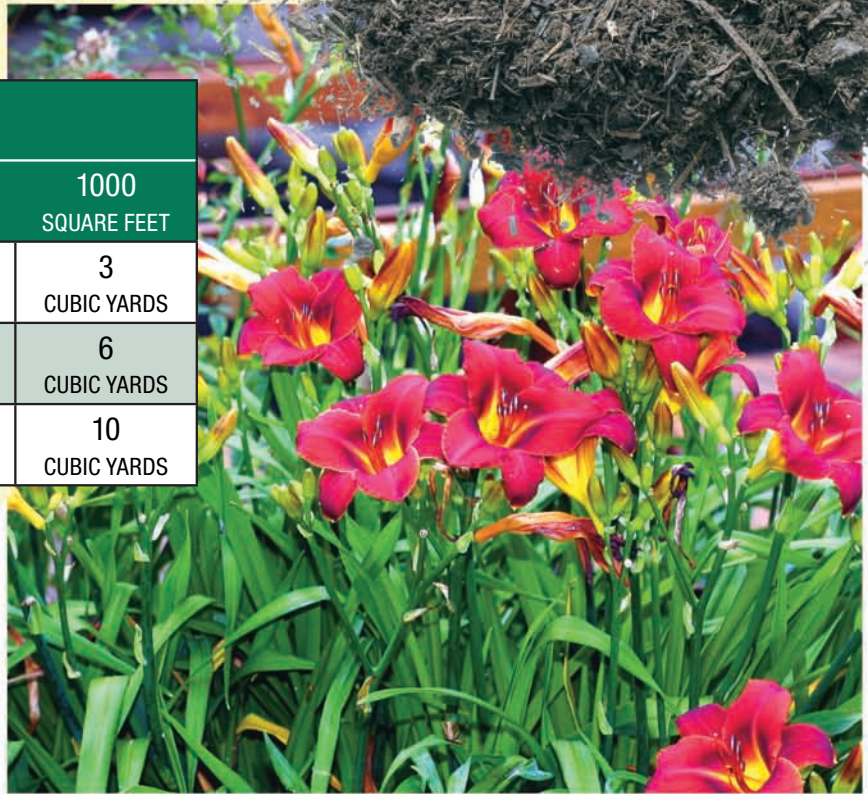

GARDEN HUMUS

GARDEN HUMUS is scientifically designed for sandy soils to add natural organic humus while rebuilding the sand. Its unique structure introduces nutrients and microbes into the soil to promote healthy plant growth. Garden Humus can also be used to condition and top dress flowerbeds to keep them looking their absolute best.

Application Rate			
	100	500	1000
	SQUARE FEET	SQUARE FEET	SQUARE FEET
1"	.5	1.5	3
DEPTH	CUBIC YARD	CUBIC YARDS	CUBIC YARDS
2"	.75	3	6
DEPTH	CUBIC YARD	CUBIC YARDS	CUBIC YARDS
3"	1	5	10
DEPTH	CUBIC YARD	CUBIC YARDS	CUBIC YARDS